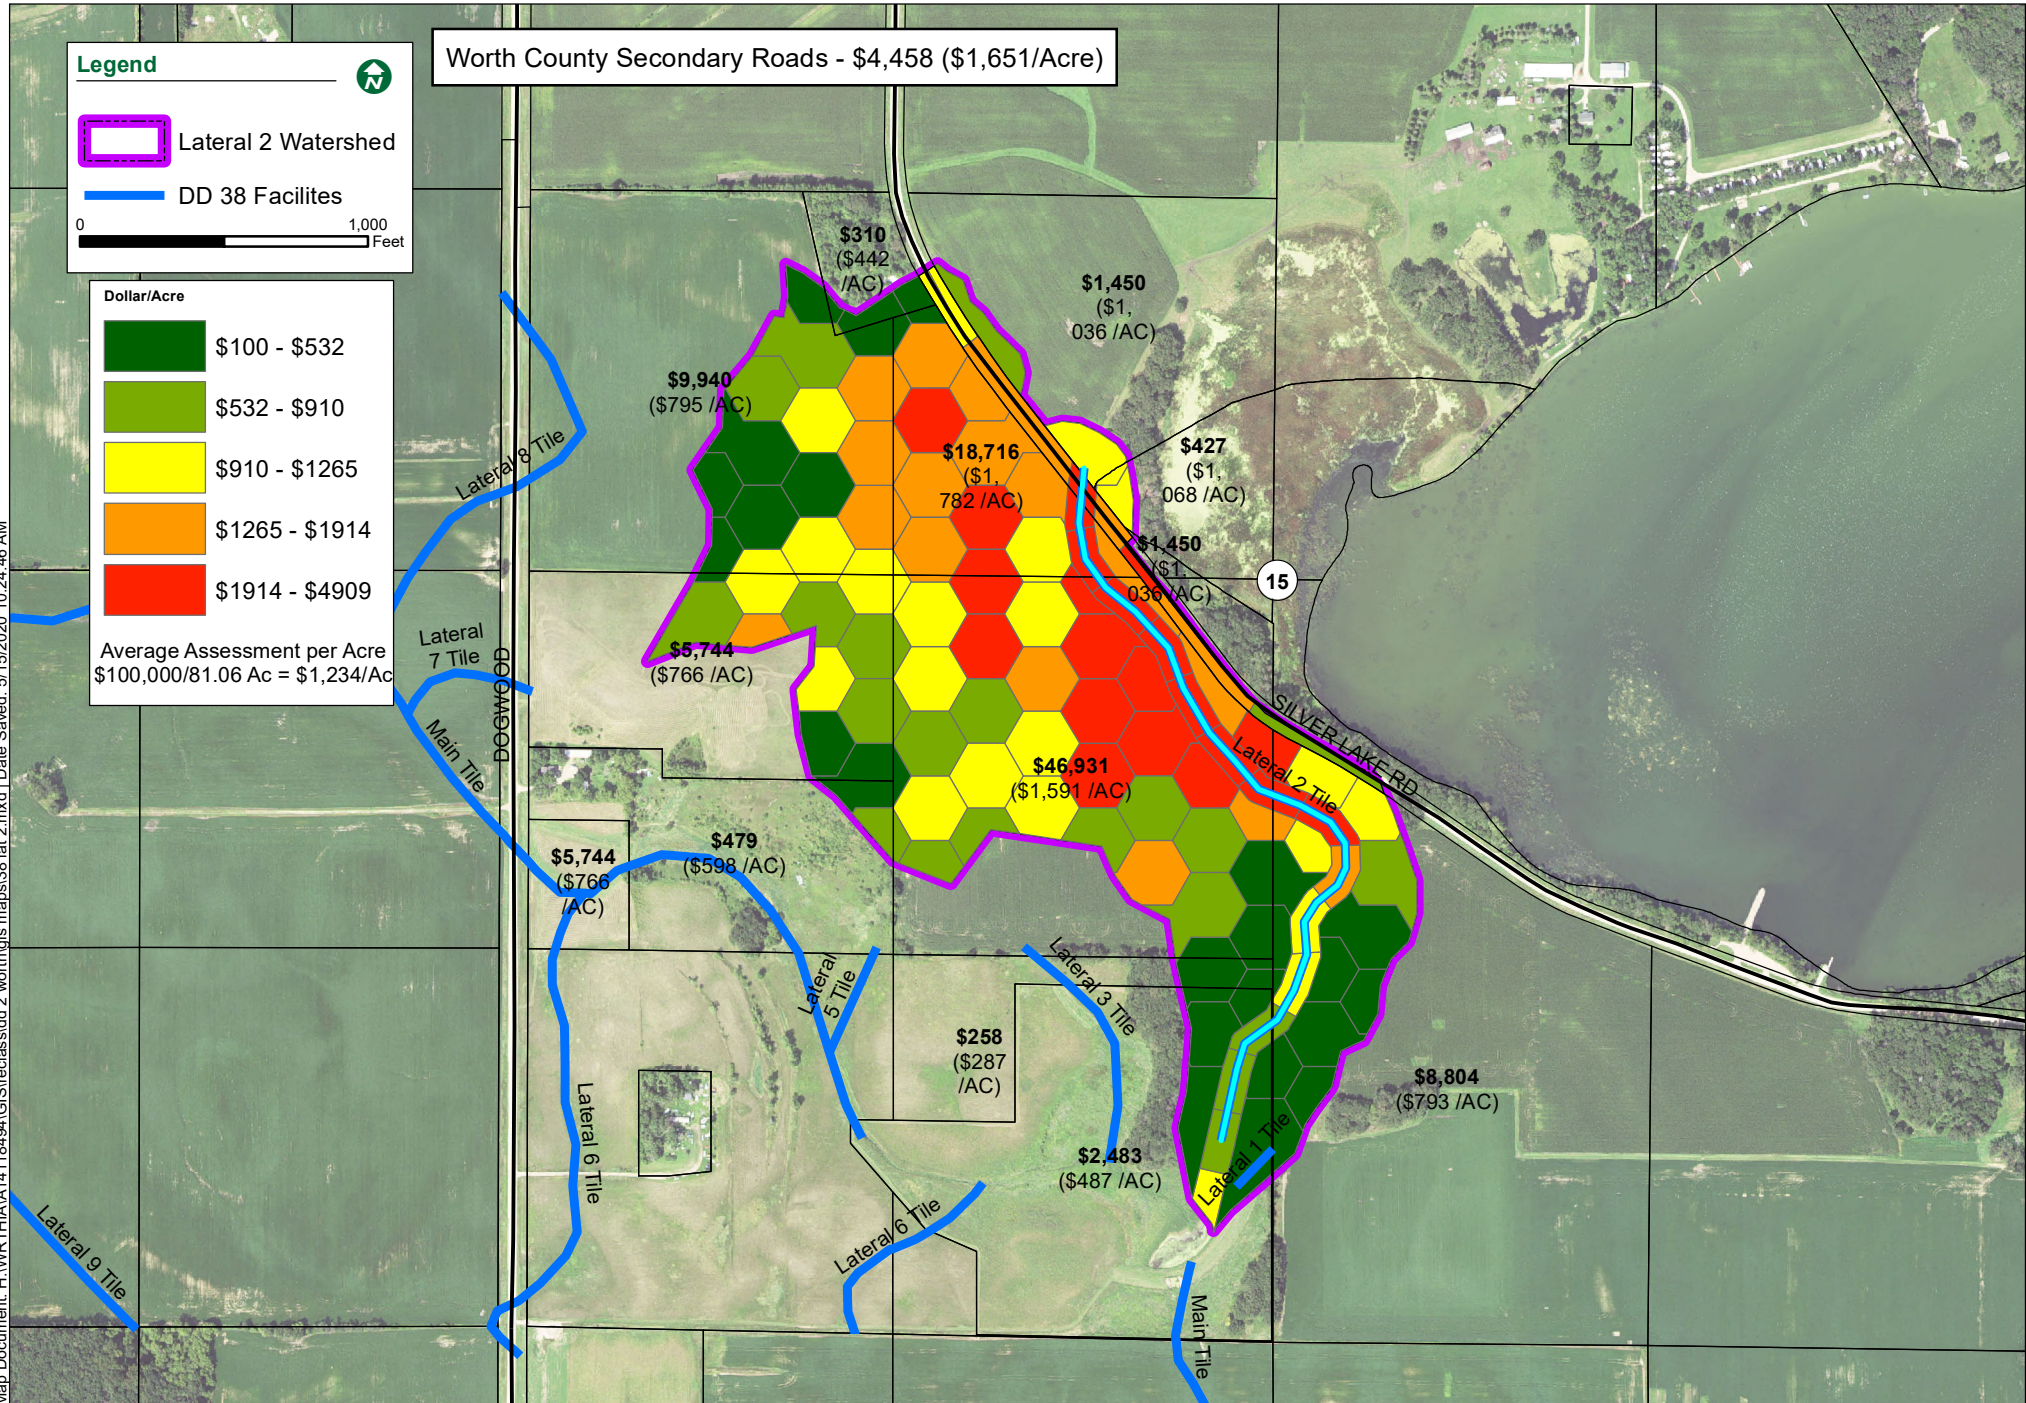

Map Document: H:\WRTHIA\14118494\GIS\reclass\dd 2_worth\gis_maps\38 lat 8.mxd | Date Saved: 5/15/2020 10:27:32 AM

Map Document: H:\WORTHIA\14118494\CIS\reclass\dd 2_worthgis\maps\38 lat 9.mxd | Date Saved: 5/15/2020 10:28:39 AM

Map Document: H:\WRTHIA\14118494\CIS\reclass\dd 2 worth\gis\maps\38 lat 2.mxd | Date Saved: 5/15/2020 10:24:46 AM