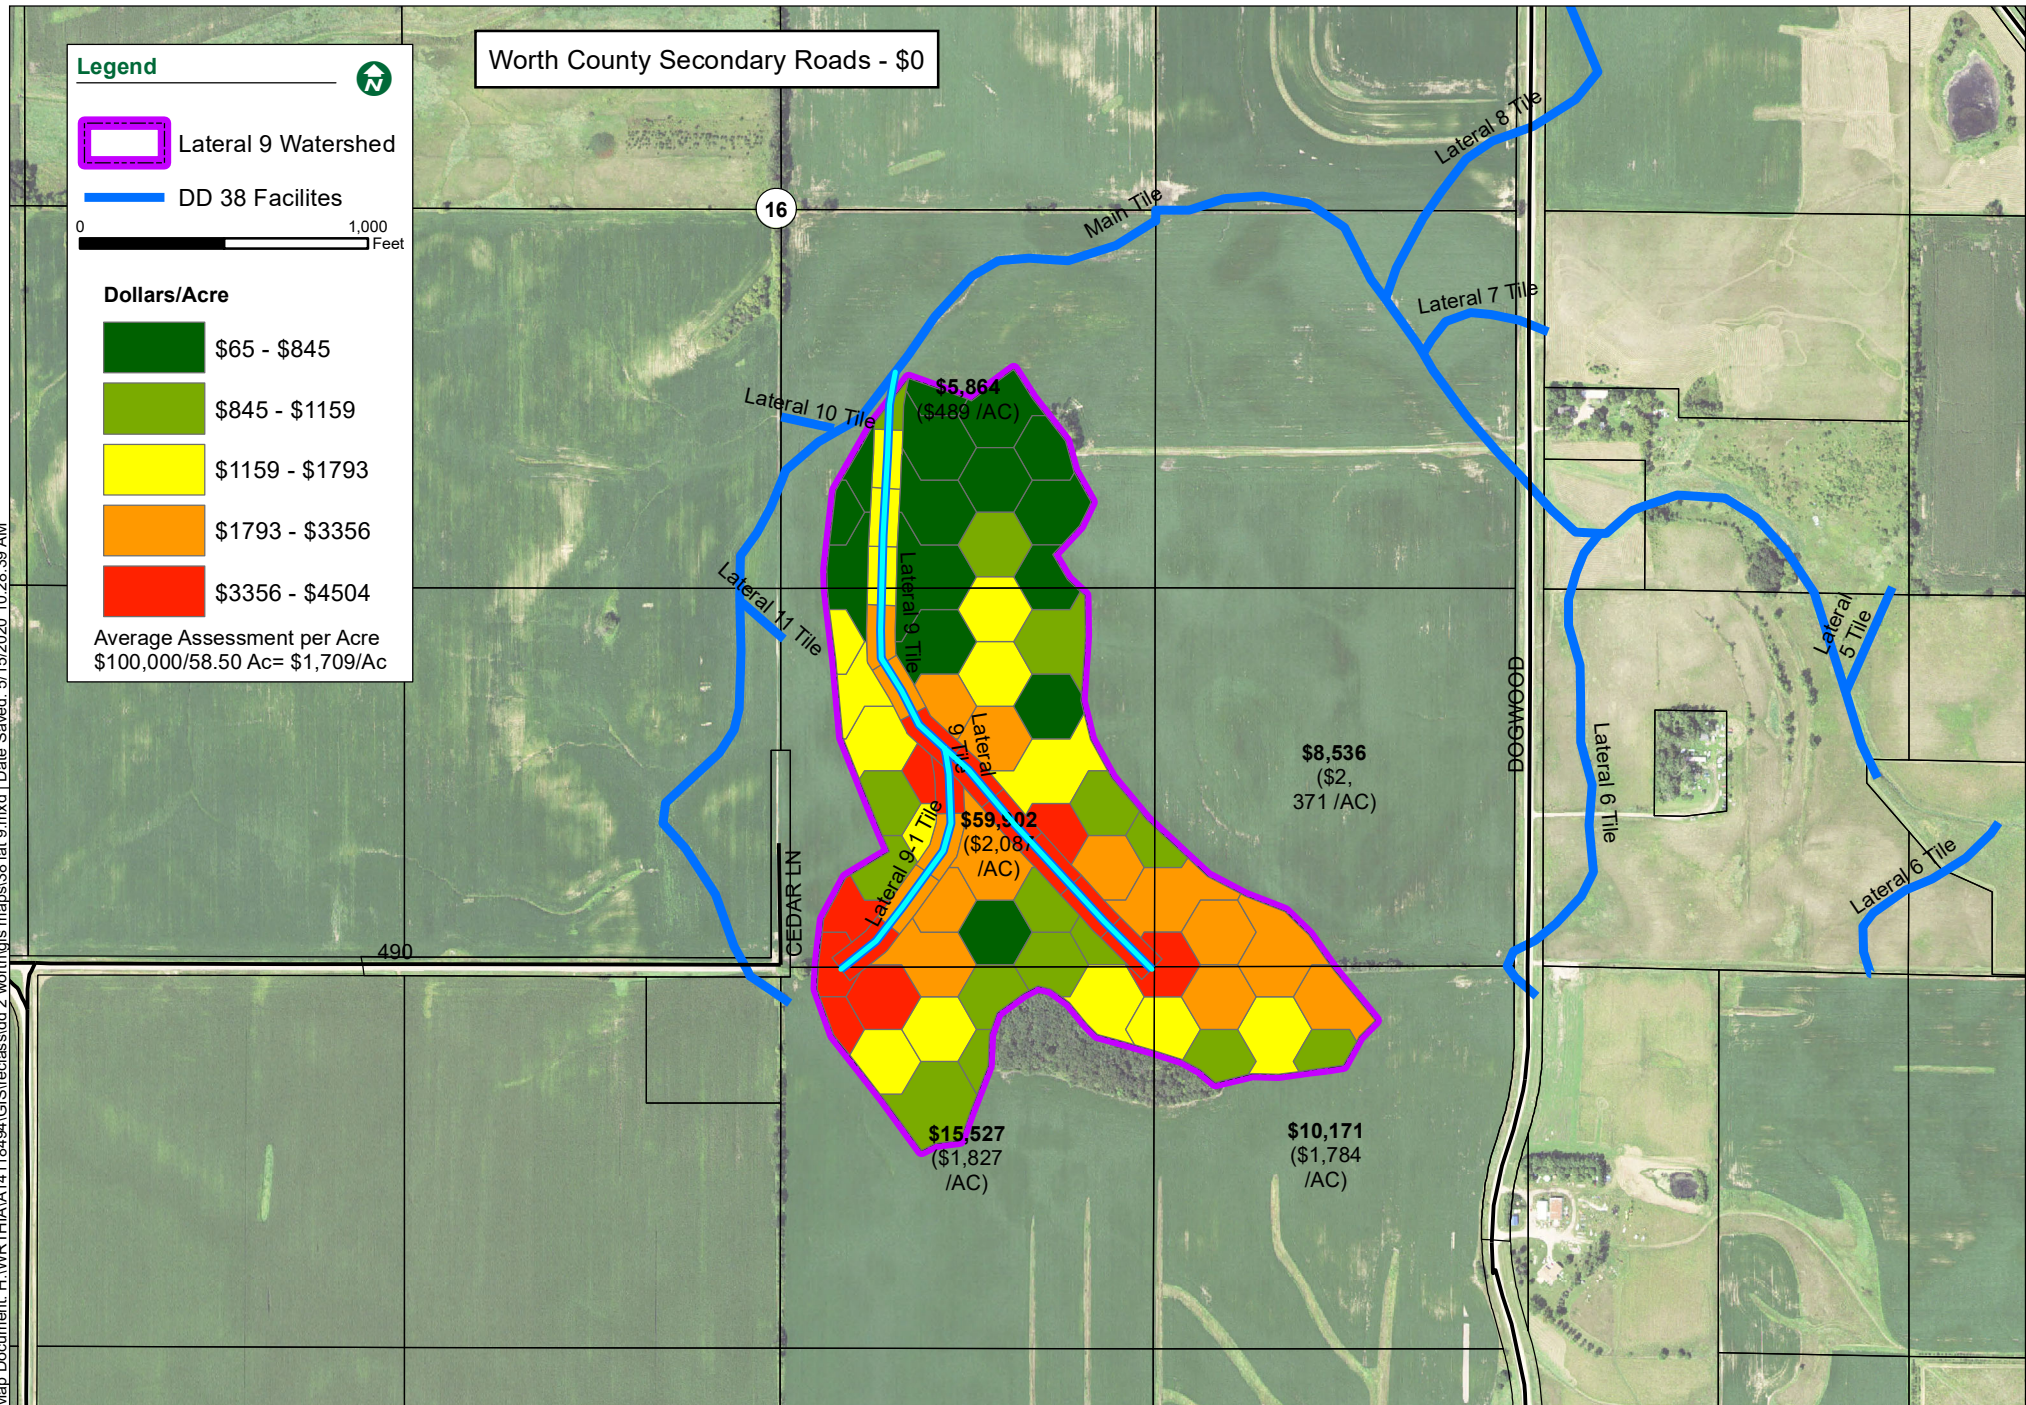

Map Document: H:\WRTHIA\14118494\GIS\reclass\dd 2_worth\gis_maps\38 lat 8.mxd | Date Saved: 5/15/2020 10:27:32 AM

Map Document: H:\WORTHIA\14118494\CIS\reclass\dd 2_worthgis\maps\38 lat 9.mxd | Date Saved: 5/15/2020 10:28:39 AM

Map Document: H:\WRTHIA\14118494\CIS\reclass\dd 2 worth\gis\maps\38 lat 2.mxd | Date Saved: 5/15/2020 10:24:46 AM