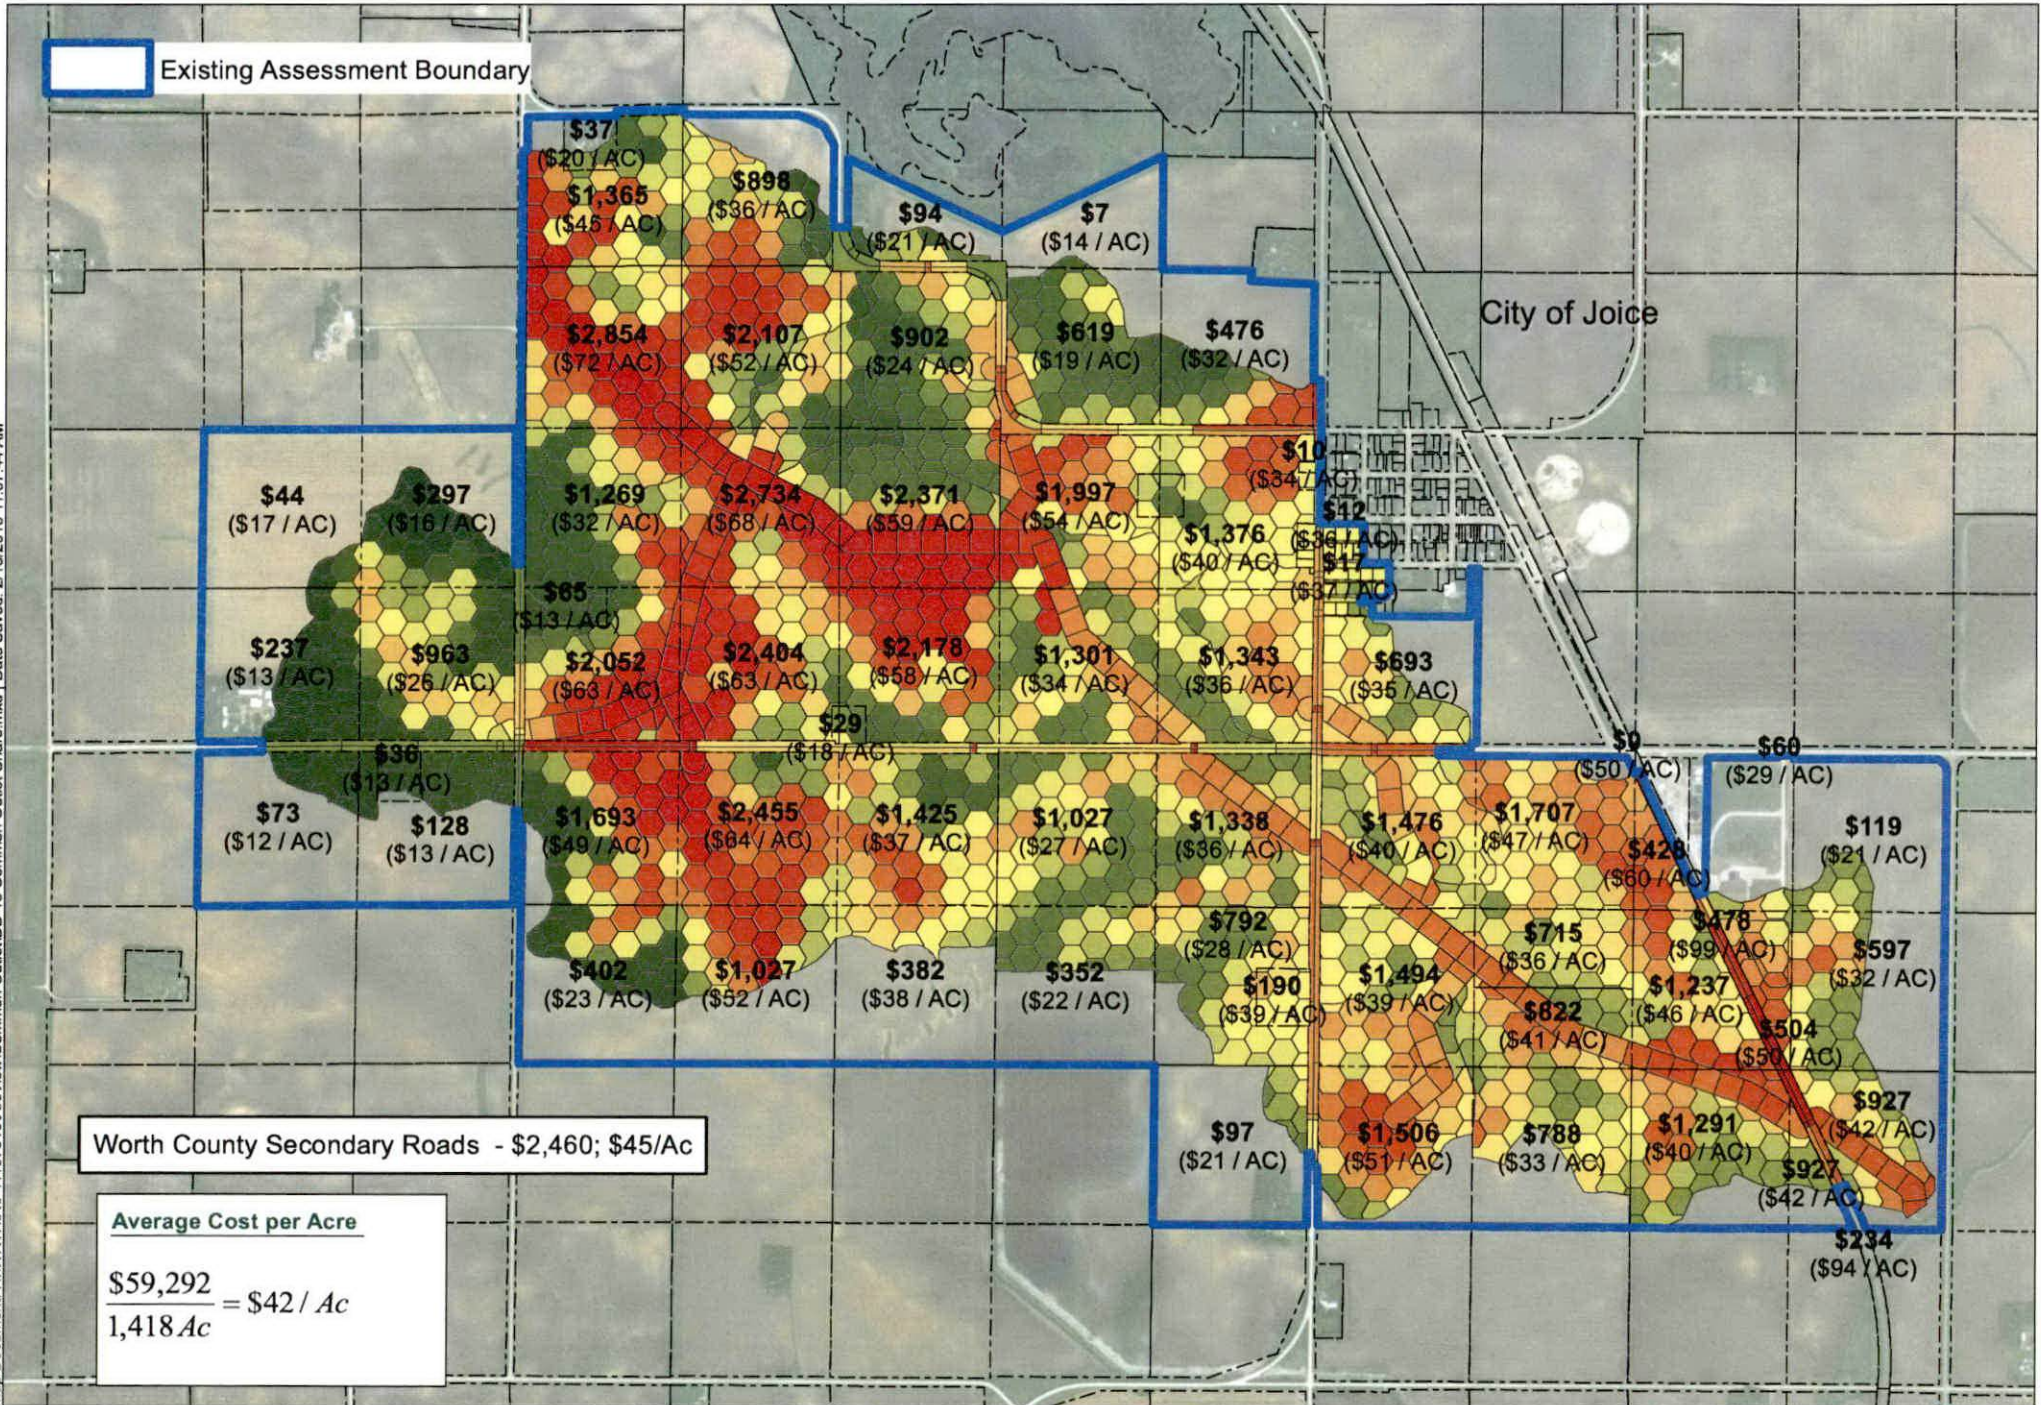

# Drainage District No. 23 Common Outlet Spread to Drainage District No. 18

Worth County, IA

February 2018

Map Document: H:\WORTH\IA\11107510\ArcView\Map\Common Outlet\DD\_18 Common Outlet\_Spread.mxd | Date Saved: 2/15/2018 11:07:44 AM